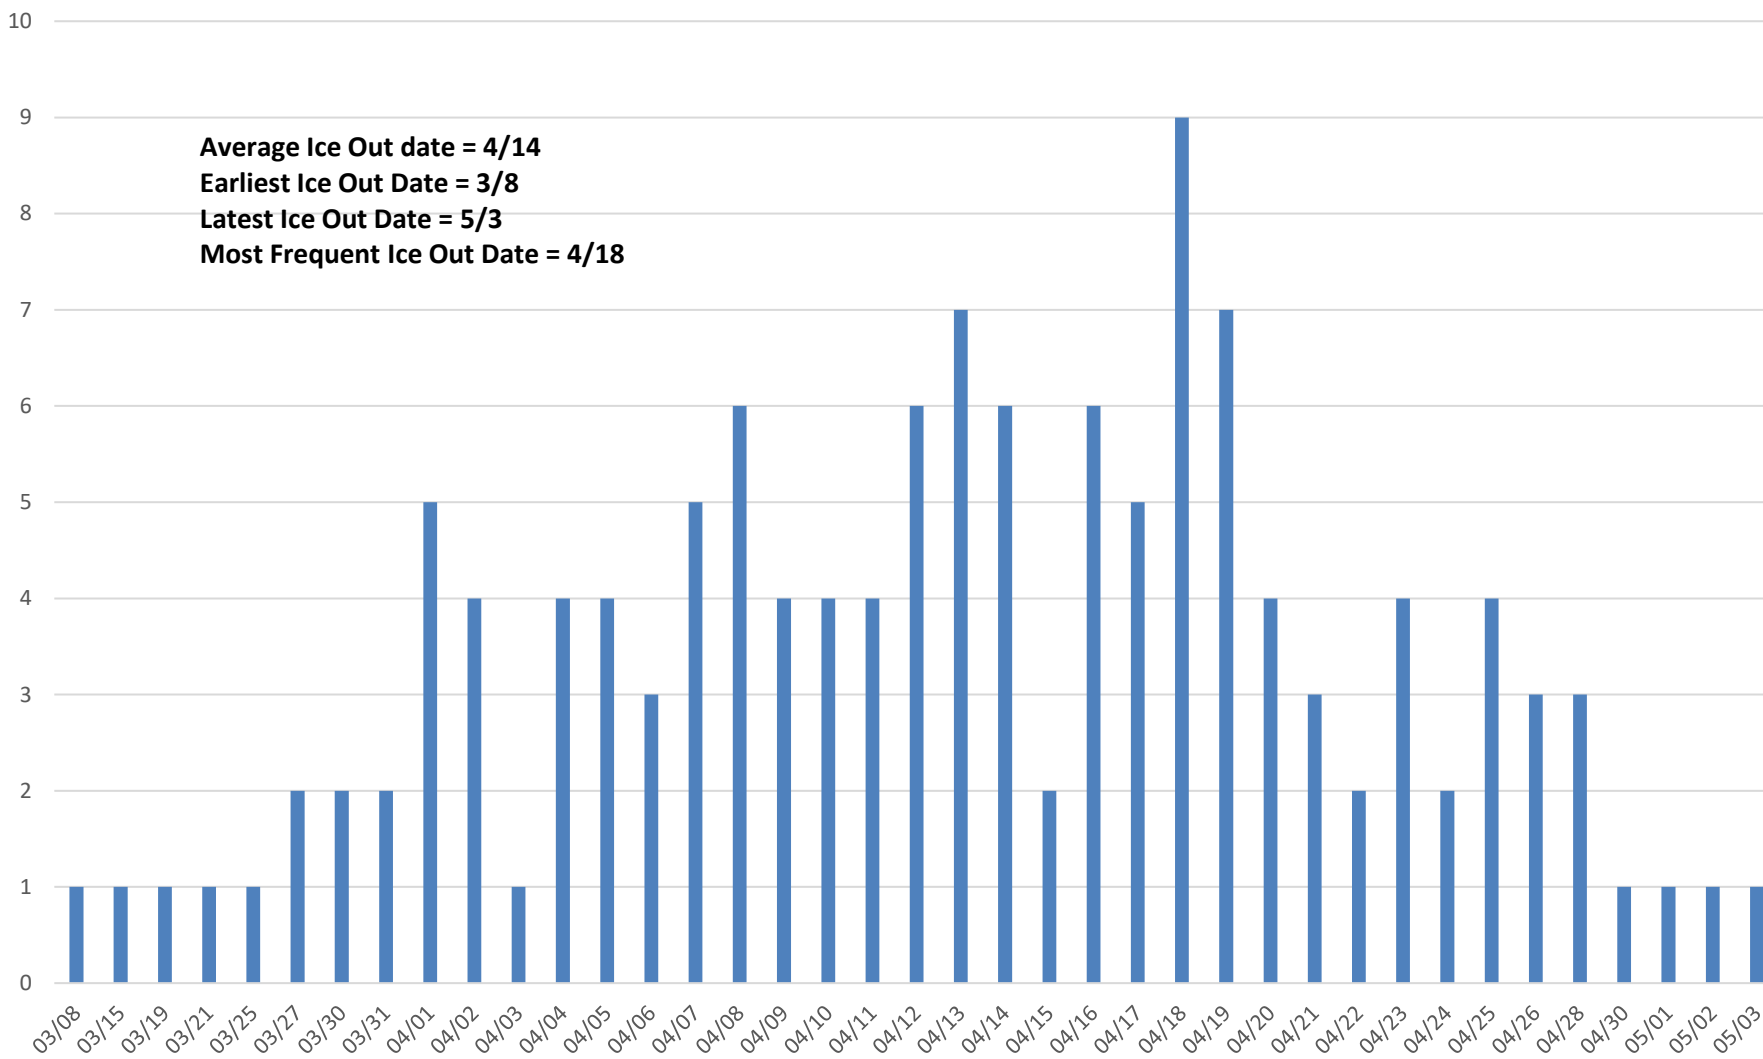

Sum of Count

## Christmas Lake Ice Out by Date 1887 - 2018

MM/DD