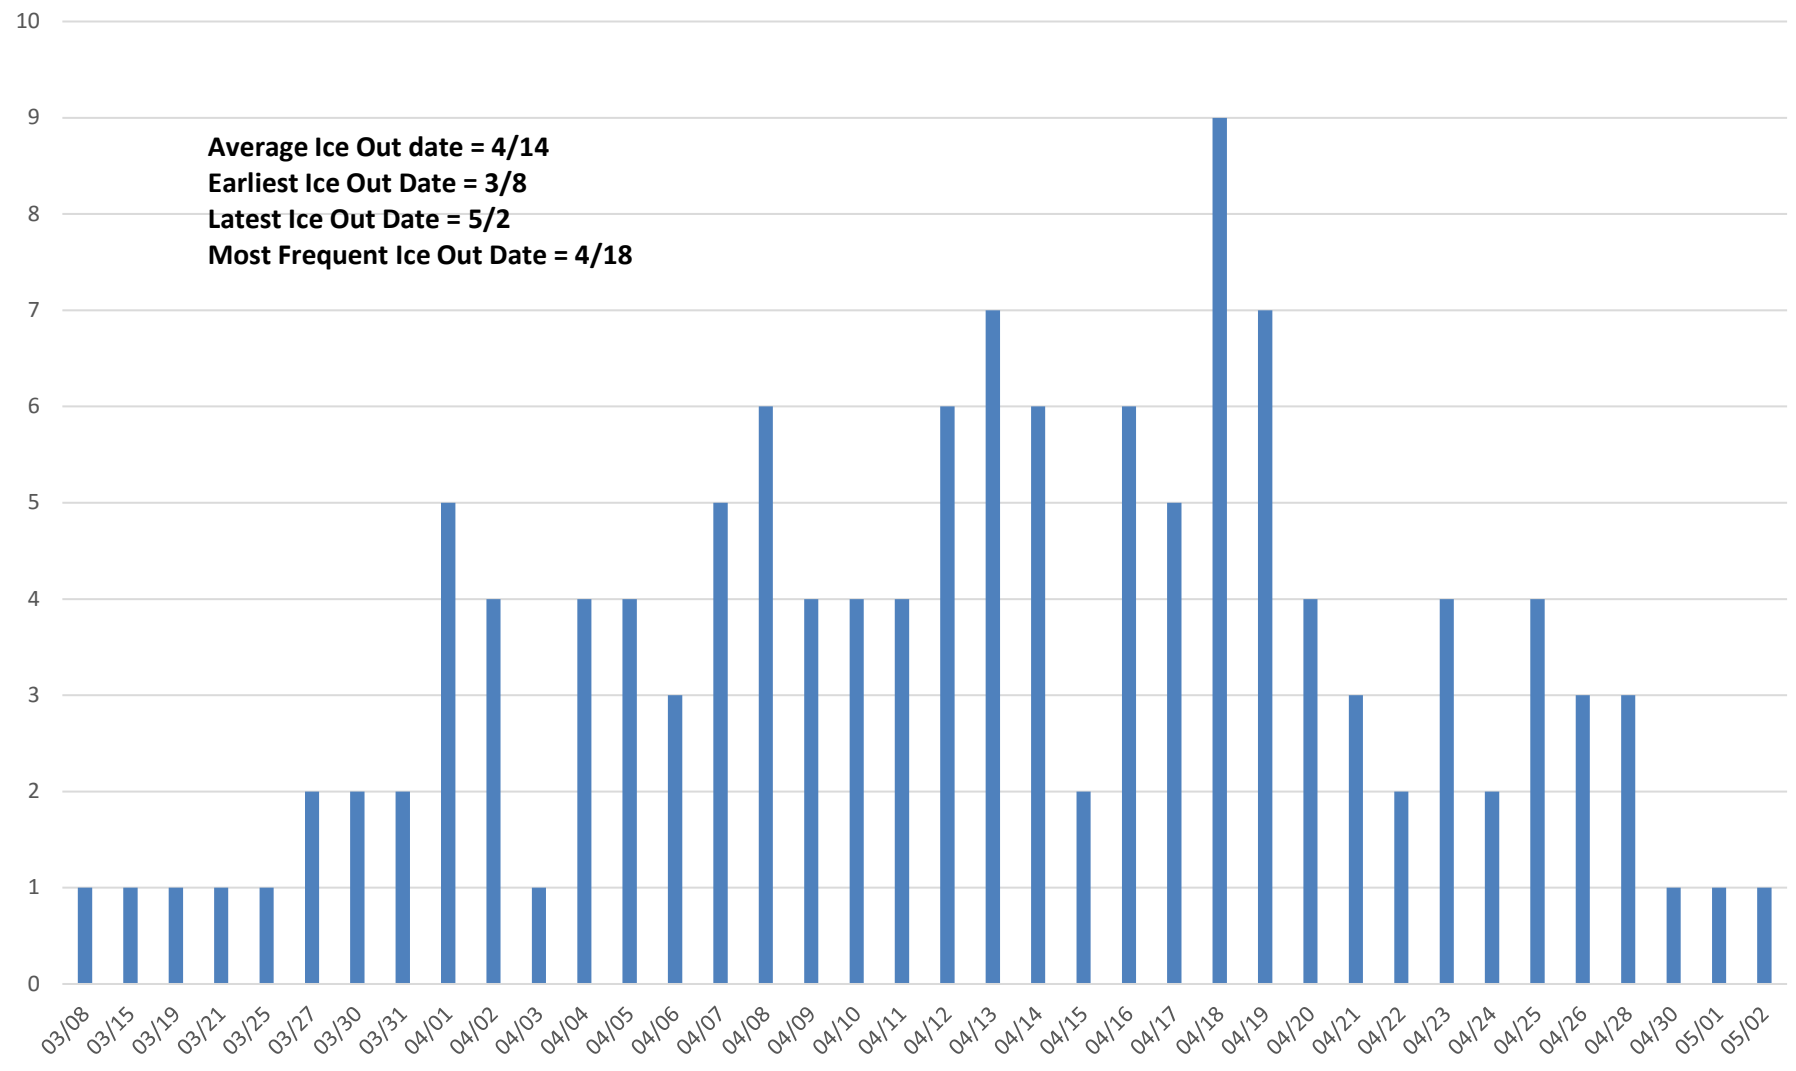

Sum of Count

Christmas Lake Ice Out by Date 1887 - 2017

Average Ice Out date = 4/14
Earliest Ice Out Date = 3/8
Latest Ice Out Date = 5/2
Most Frequent Ice Out Date = 4/18

MM/DD