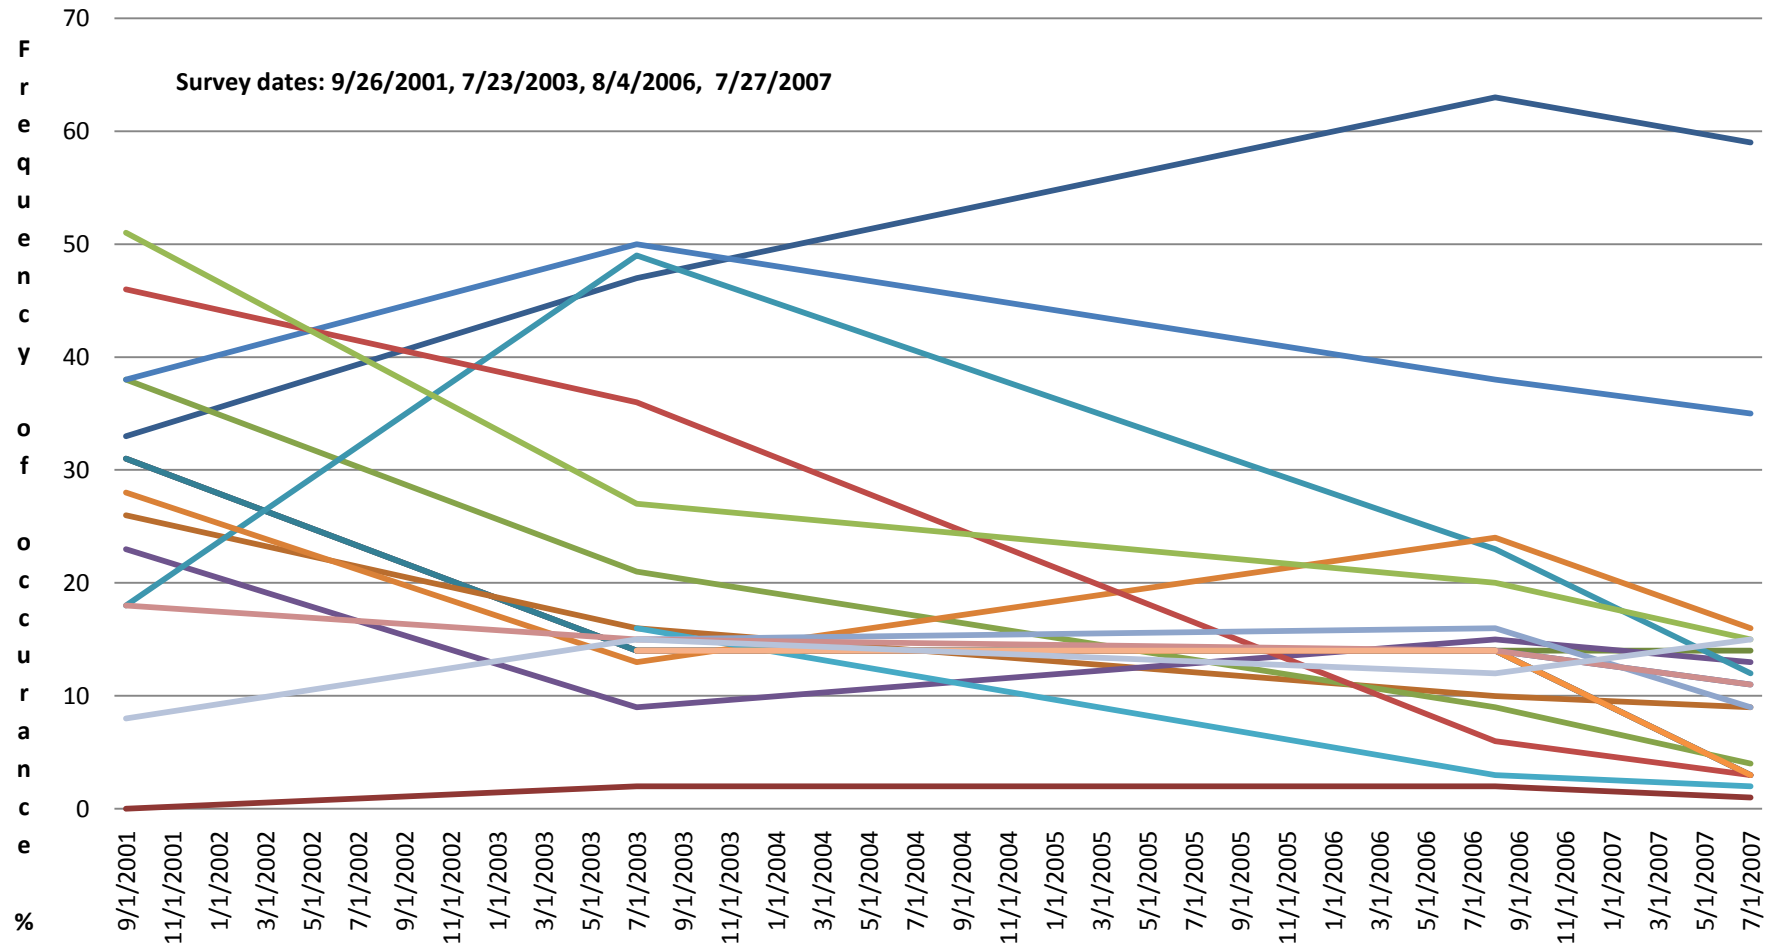

# Christmas Lake Vegetation Survey

Survey dates: 9/26/2001, 7/23/2003, 8/4/2006, 7/27/2007

- Eurasian watermilfoil
- Sagopondweed
- Flatstem pondweed
- Marsh
- Star duckweed
- Curlyleaf pondweed
- White-stem pondweed
- Water crowfoot
- Spatterdock
- Largeleaf pondweed
- Bushy pondweed
- Water Stargrass
- Nuphar sp.
- Illinois pondweed
- Stringy pondweed
- Coontail
- Watermeal
- Claspingleaf pondweed
- Robbin's pondweed
- Northern watermilfoil
- Canadian waterweed
- White waterlily
- Floatingleaf pondweed
- Wild